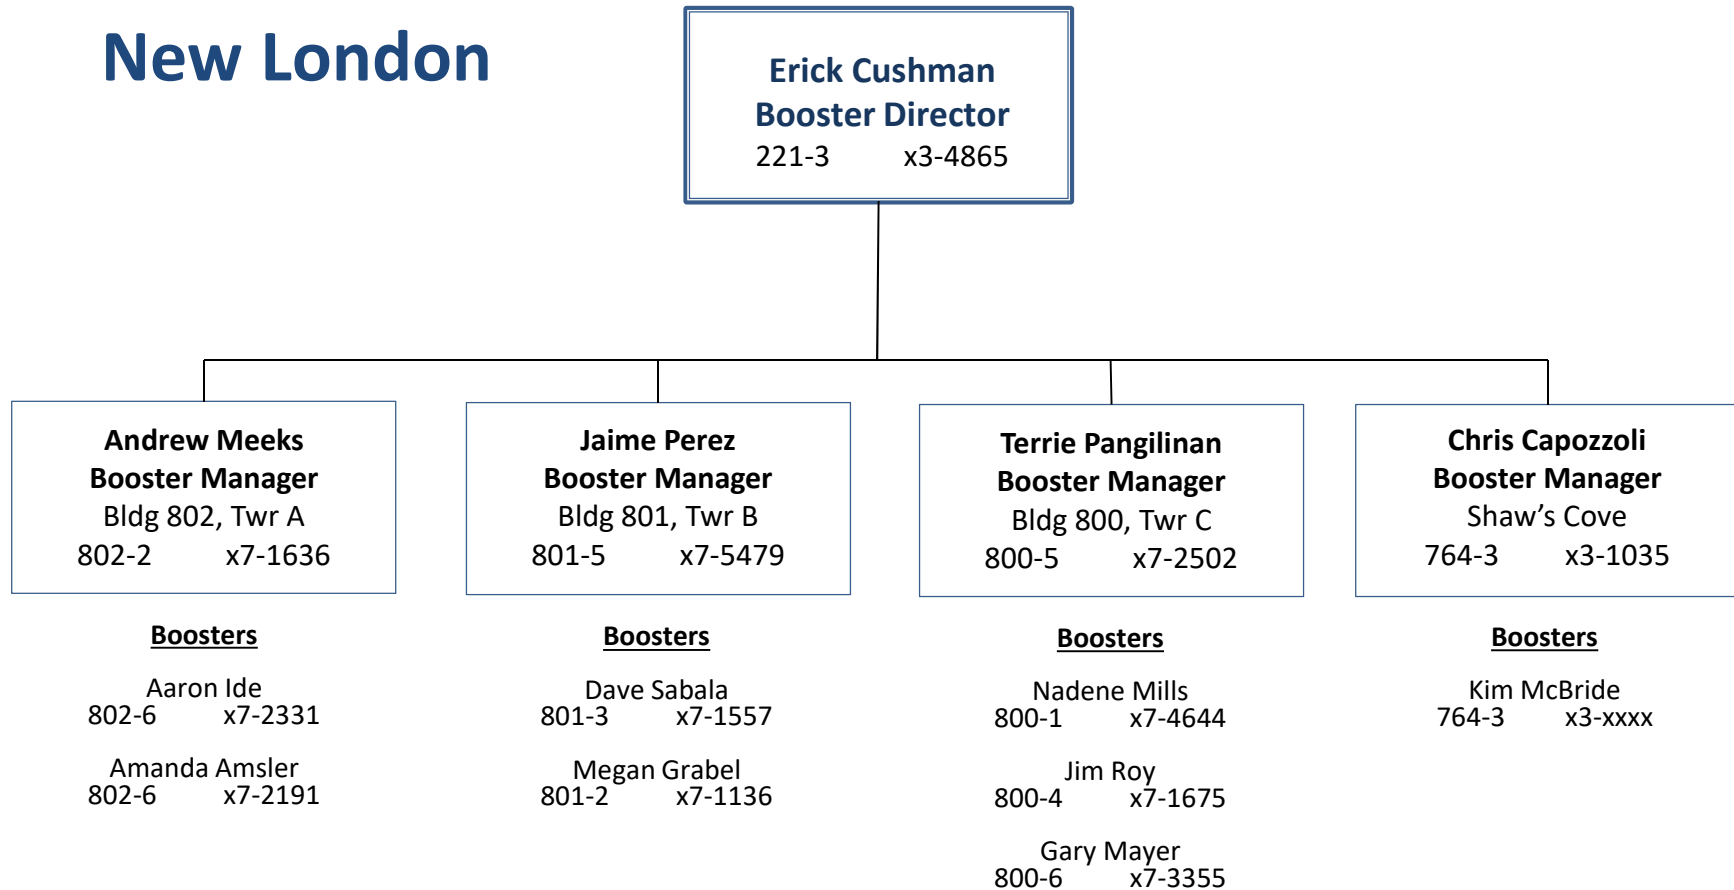

EBMA Booster Network

New London